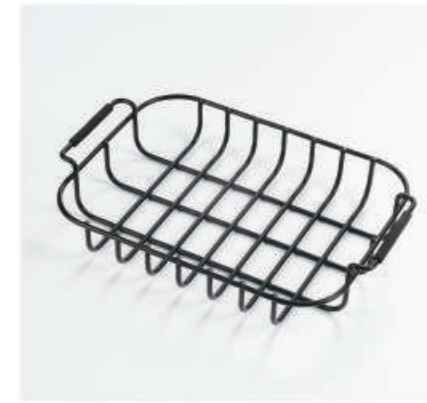

型号(Model)	YK-049
尺寸(LxWxH)	345x240x70mm
重量(Weight)	495g