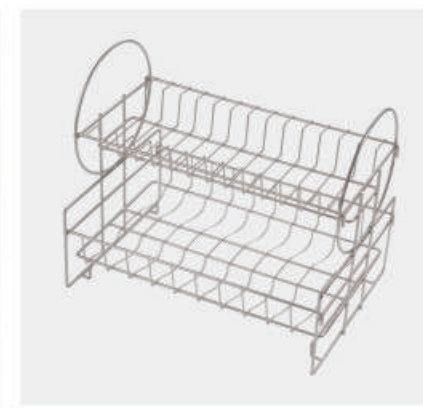

型号(Model)	YK-181
尺寸(LxWxH)	425x280x360mm
重量(Weight)	1580g